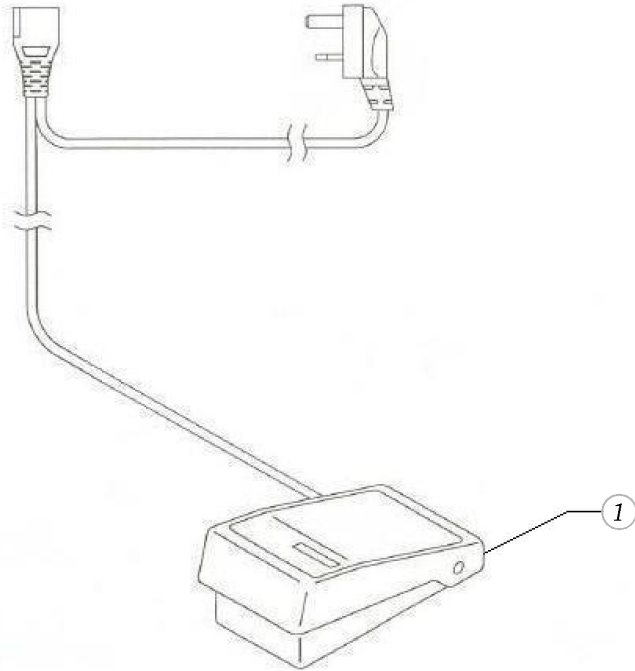

BERNINA 800 DL

Foot controller (SAA)

Pos	Item number	Description	Supplier Part no.
1	5020107075	FOOT CONTROLER SAA	A640111000BB

BERNINA 800 DL

Foot controller (GB)

Pos	Item number	Description	Supplier Part no.
1	5020107076	FOOT CONTROLER BS	A640111000CB

BERNINA 800 DL

Power cable (UL / CSA)

Pos	Item number	Description	Supplier Part no.
1	5020105531	CORD WITH PLUG(UL/CSA)	A65011100A0

BERNINA 800 DL

Power cable (CE / SEV)

Pos	Item number	Description	Supplier Part no.
1	5020105532	CORD WITH PLUG(CE/SEV)	A65011100AA