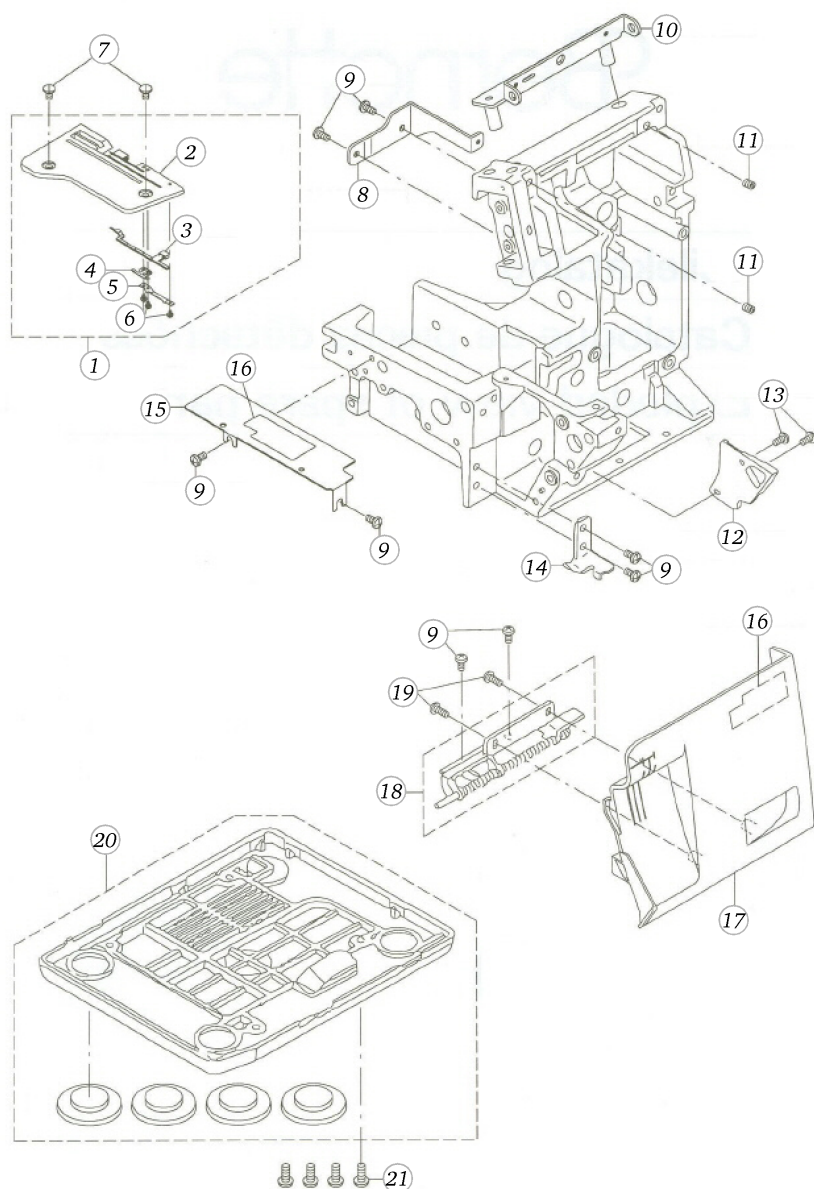

Spare Parts

BERNINA 800 DL

BERNINA 800 DL

Base plate

Pos	Item number	Description	Supplier Part no.
1	5020105988	THROAT PLATE (MAS.ASM.)	A11151100B0A
2	5020105431	THROAT PLATE (ASM.)	A11151100A0
3	5020105992	THROAT PLATE THR.SLIP(ASM.)	A1136314DA0A
4	5020100068	LATCH PRESSER SPRING	A1131203000
5	5020100069	THREAD SLIP GUIDE	A1132334000
6	5020106194	SCREW	JSM4020351SC
7	5020106810	SCREW	A1138335000
8	5020105871	FRONT COVER FIXING PLATE	A1145800000
9	5020100828	SCREW	JSM5040855SN
10	5020105870	REAR COVER FIXING PLATE	A11408000A0
11	5020100839	SCREW	JSM8050602TP
12	5020105993	LOOPER COVER GUIDE	A1156644000
13	5020106602	SCREW	SM4040855SN
14	5020106814	CLOTH PLATE PRESSER PLATE	A1164535000
15	0000000999	(no longer available)	
15	5020106809	UP COVER	A1135535000
16	5020100763	CAUTION LABEL(UL,CSA)	A9196524000
17	0000000999	(no longer available)	
18	5020105869	LOOPER COVER HINGE ASM.	A11538000A0
19	5020106115	SCREW	JST5041051SN
20	5020107690	BASE PLATE ASM.	A11021130A0
21	5020100831	SCREW	JSM5051255SN