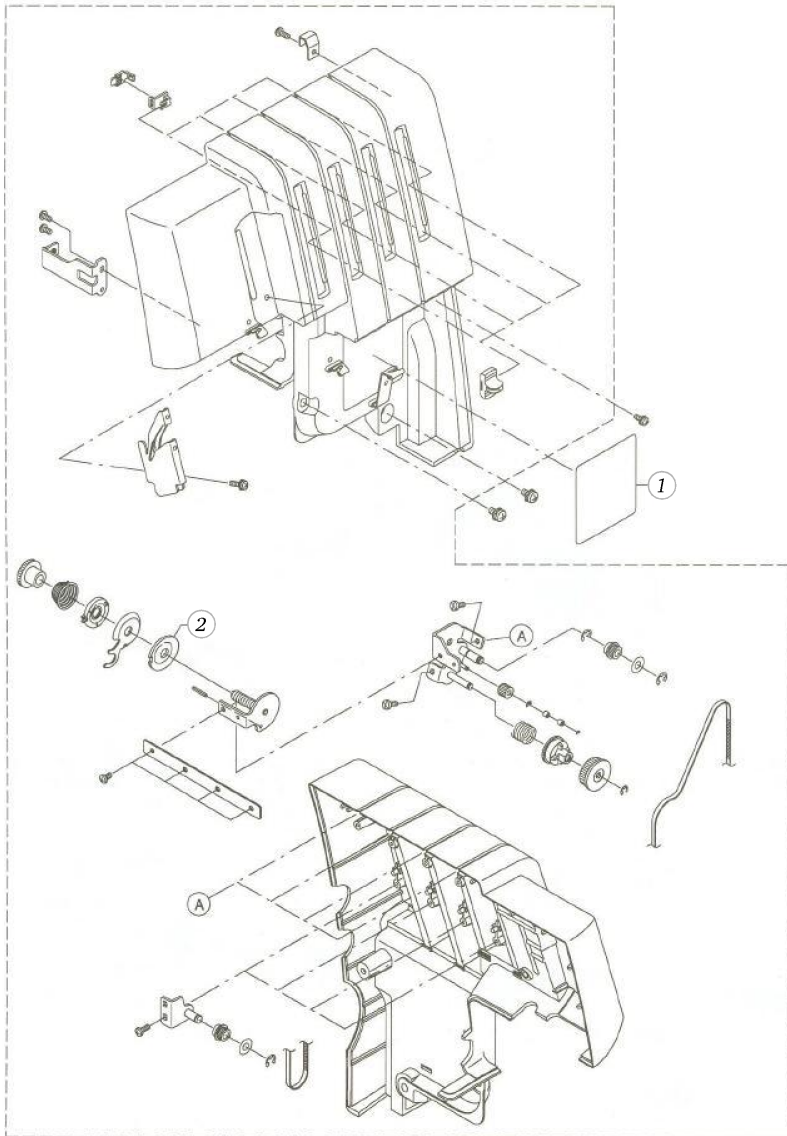

BERNINA 800 DL

Thread stand

Pos	Item number	Description	Supplier Part no.
1	5020107597	REAR COVER	A11068000A0B
2	5020107597	REAR COVER	A11068000A0B
3	5020106037	1ST THR.GUIDE INSTALL.PLATE	A3303800000
4	5020106027	1ST THR.GUIDE DISK	A3171800000
5	5020106028	1ST THR.GUIDE COLLAR	A3176776000
6	5020106026	1ST THR.GUIDE SPRING	A3170776000
7	5020106018	SCREW	A3107776000A
8	5020100846	SCREW	
9	5020100803	SCREW	JSL5030831SF
10	5020100802	SCREW	JSL5030631SF
11	5020105890	LAMP INSTR.STICKER(15W)	A3121800000
12	5020105989	SPOOL HOLDER DISK	A1118776000B
13	5020106115	SCREW	JST5041051SN
14	5020100054	FOAM PAD 2000	A1121776000
15	5020100875	SPOOL RETAINER 203	J50000103
16	5020105990	SUPPORTING ROAD (ASM.)	A11207760A0B
17	5020107485	SUPPORTING ROD	J40082787
18	5020105991	SUPP.ROD SETTING BASE	A1129776000B
19	5020100831	SCREW	JSM5051255SN
20	5020105435	SPOOL HOLDER THR.GUIDE(ASM.)	A11211100A0
21	5020107249	CLOTH PLATE ASM.	A1104644000B
22	5020106813	CLOTH PLATE HINGE	A11615350A0
23	5020100808	SCREW	
24	5020105669	CLOTH PLATE OPENING SPRING	A1160634000
25	5020105986	CLOTH PLATE COVER	A1104644A00A

BERNINA 800 DL

Front cover

Pos	Item number	Description	Supplier Part no.
35	5020105889	THR.TENS.DRIVING BELT	A3122800000
36	5020106035	IDLER BRACKET (ASM.)	
37	5020105872	THREADING CHART	A1190800000
38	5020100803	SCREW	JSL5030831SF
39	5020106646	SCREW	
40	5020105886	THR.TENSION ADJ.KNOB	A3105800000

BERNINA 800 DL

Front cover 800DL

REFER TO THE 800 D PARTS LIST FOR PARTS NOT INCLUDED IN THIS LIST.

Pos	Item number	Description	Supplier Part no.
1	5020106520	THREADING CHART	A119080L000
2	A3910634000	THREAD TENS. DISK	