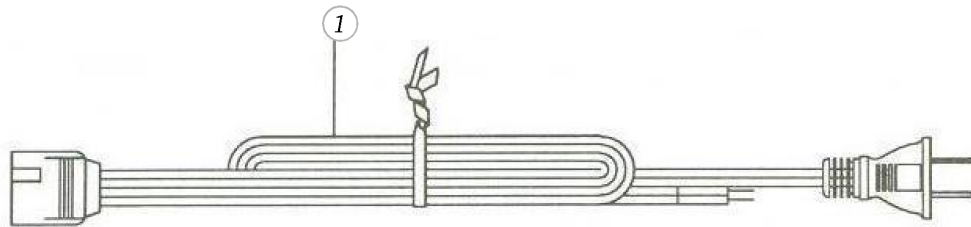

BERNINA 800 DL

Power cable (UL / CSA)

Pos	Item number	Description	Supplier Part no.
1	5020105531	CORD WITH PLUG(UL/CSA)	A65011100A0