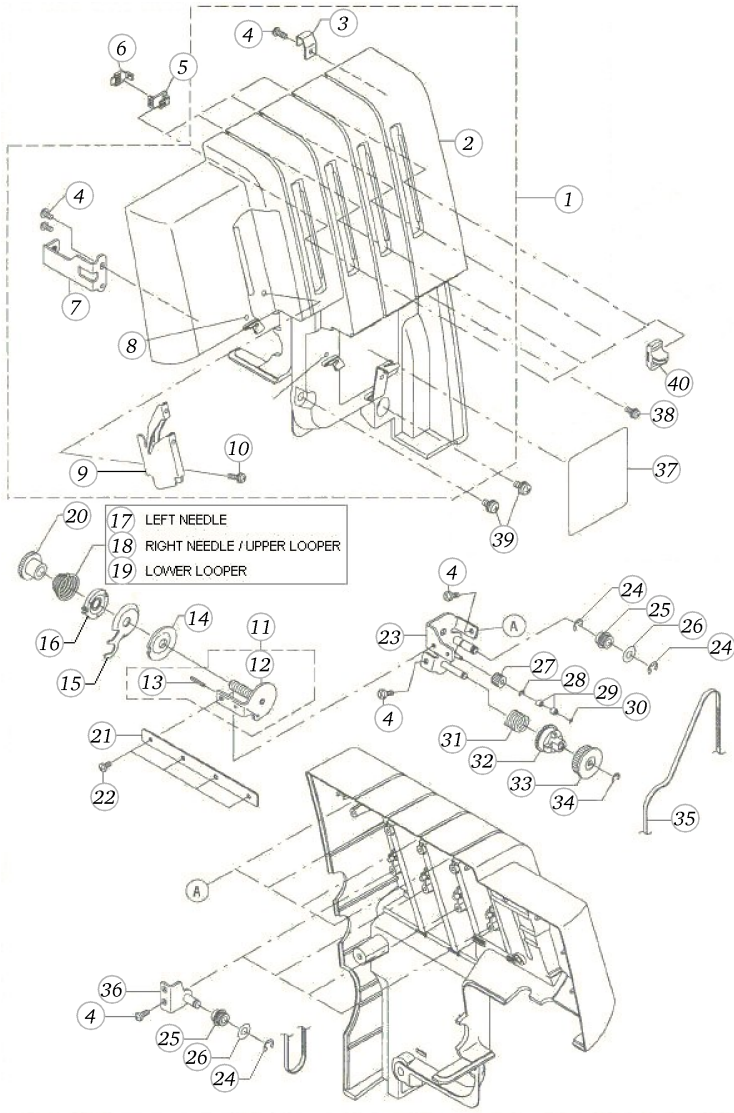

BERNINA 800 DL

Front cover

Pos	Item number	Description	Supplier Part no.
35	5020105889	THR.TENS.DRIVING BELT	A3122800000
36	5020106035	IDLER BRACKET (ASM.)	
37	5020105872	THREADING CHART	A1190800000
38	5020100803	SCREW	JSL5030831SF
39	5020106646	SCREW	
40	5020105886	THR.TENSION ADJ.KNOB	A3105800000