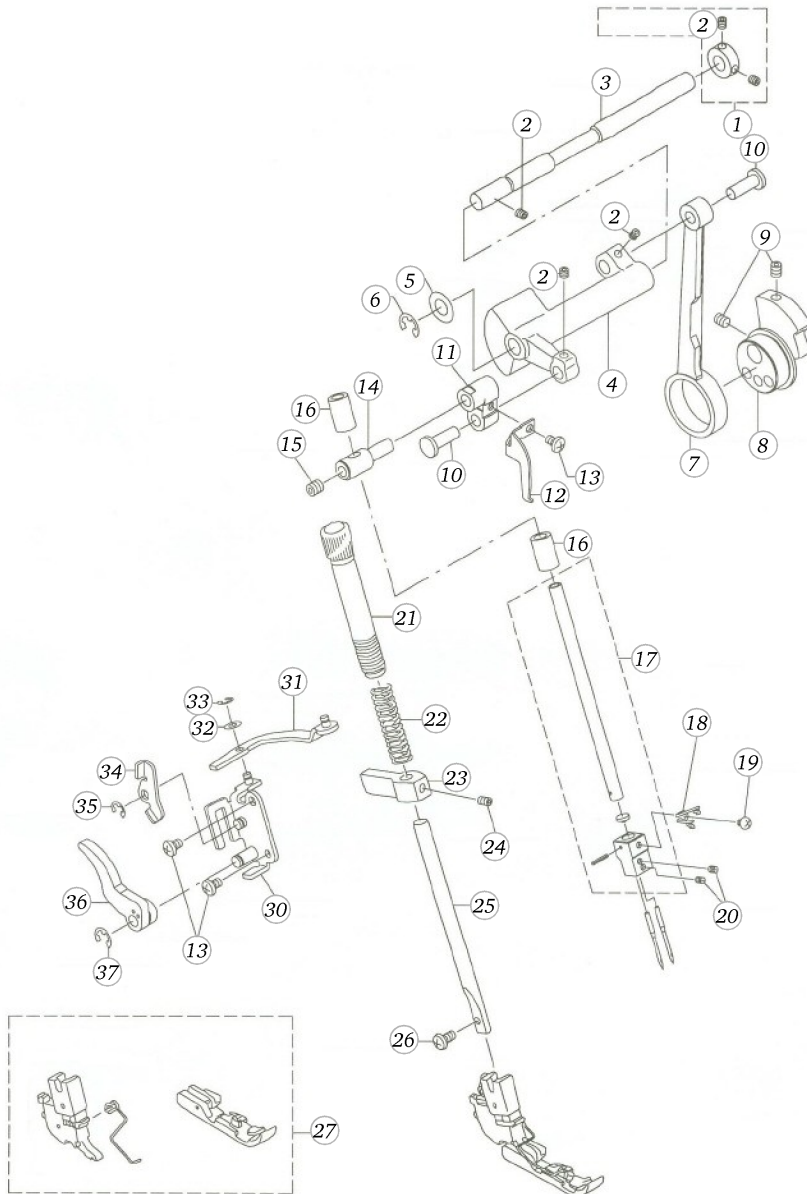

Needlesystem

Pos	Item number	Description	Supplier Part no.
1	5020100167	THRUST COLLAR ASM.	
2	5020100835	SCREW	JSM8040402TP
3	5020106818	MAIN SHAFT BUSHING SHAFT	
4	5020105998	NEEDLE BAR CRANK	A1402535000
5	5020100854	WASHER	
6	5020100797	E-RING	
7	5020100150	NEEDLE BAR CRANK ROD	A1403335000A
8	5020106817	Needle bar driving cam	A1401535000A
9	5020100839	SCREW	JSM8050602TP
10	5020100148	CONNECTING PIN	A1403102000
11	5020106821	NEEDLE BAR LINK	A1412535000
12	5020105999	NEEDLE THR.TAKE-UP	A1412534000
13	5020100819	SCREW	JSM4040655SN
14	5020106820	Needle bar bracket	A1411335000
15	5020100840	SCREW	
16	5020106819	NEEDLE BAR BUSHING	A1407102000
17	5020101916	NEEDLE BAR CPL.	J50176604
18	5020101904	NEEDLE BAR GUIDE	J50175403
19	5020100815	SCREW	JSM4030455SN
20	5020105412	NEEDLE SET SCREW	A1416777000
21	5020106003	PRESSER REGULATOR	A1503634000
22	5020106000	PRESSER SPRING	A1501535000
23	5020106002	PRESSER BAR CONNECTION	A1502535000
24	5020100838	SCREW	JSM8050402TP
25	5020100205	PRESSER BAR	A1507535000
26	5020100828	SCREW	JSM5040855SN
27	5020107205	PRESSER FOOT MAS.ASM.	A15018000C0A
30	5020105214	LIFTING LEVER SET PLATE(ASM.)	A15049DC0A0
31	5020105219	THR.TENS.REL.LINK(ASM.)	A15739DC0A0
32	5020105317	WASHER	A1636534D00
33	5020100794	E-RING	JRE0300000K0
34	5020105218	THR.TENS.RELEASE DRIVING ARM	A15729DC000
35	5020100795	E-RING	JRE0400000K0
36	5020107031	LIFTING LEVER	A15069DC000A

BERNINA 800 DL

Needlesystem

Pos	Item number	Description
37	5020100796	E-RING

Supplier Part no.
JRE0500000K0

BERNINA 800 DL

Thread tension

Pos	Item number	Description	Supplier Part no.
1	5020105870	REAR COVER FIXING PLATE	A11408000A0
2	5020106006	THR.TENS.RELEASE SHAFT	
3	5020105481	WASHER	
4	5020100796	E-RING	JRE0500000K0
5	5020105478	SPRING	
6	5020106008	THR.TENS.REL.ADJ.ARM	
7	5020105219	THR.TENS.REL.LINK(ASM.)	A15739DC0A0
8	5020105317	WASHER	A1636534D00
9	5020100794	E-RING	JRE0300000K0
10	5020100139	MAIN SHAFT SPROCKET SET SCREW	