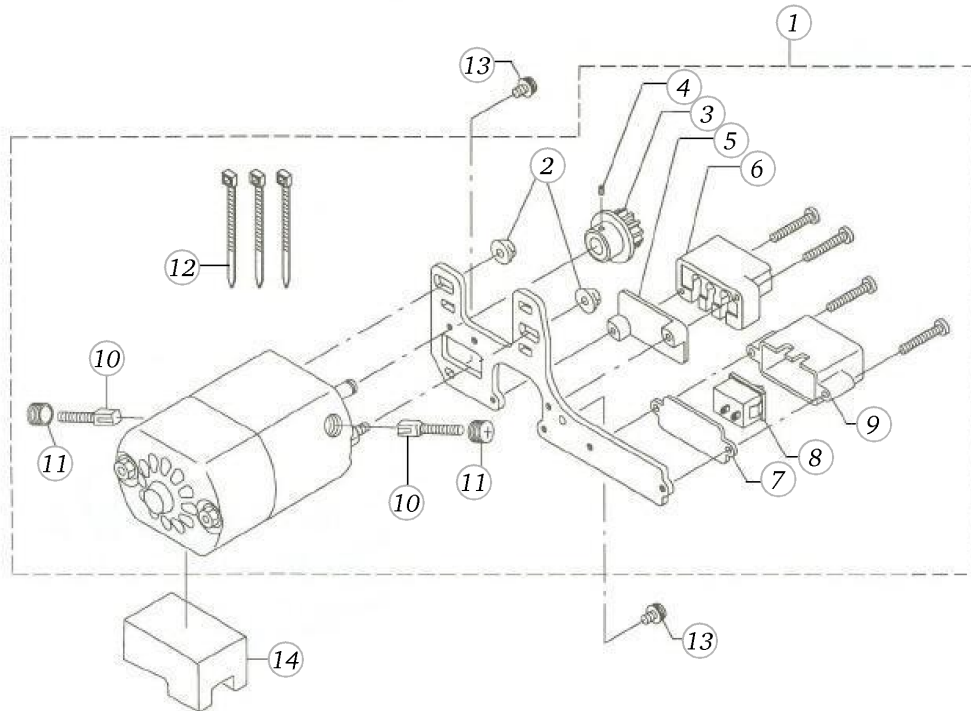

BERNINA 800 DL

Main motor

Pos	Item number	Description	Supplier Part no.
1	5020105892	MOTOR ASM.(UL/CSA)	A63018000B0
2	5020105753	NUT	
3	5020100605	MOTOR PULLEY(UL,CSA)	A6010634000A
4	5020100837	SCREW	JSM8040602TP
5	5020105735	TERM.BOX SETT.PLATE	
6	A6001102U00A	COVER	
7	5020100614	SWITCH COVER B	
8	0000000999	(no longer available)	
9	5020100613	SWITCH COVER A	A6015524000
10	0000000999	(no longer available)	
11	5020105838	CARBON BRUSH CAP	
12	5020100549	BAND	
13	5020100808	SCREW	
14	A6003535000	MOTOR PROTECTOR