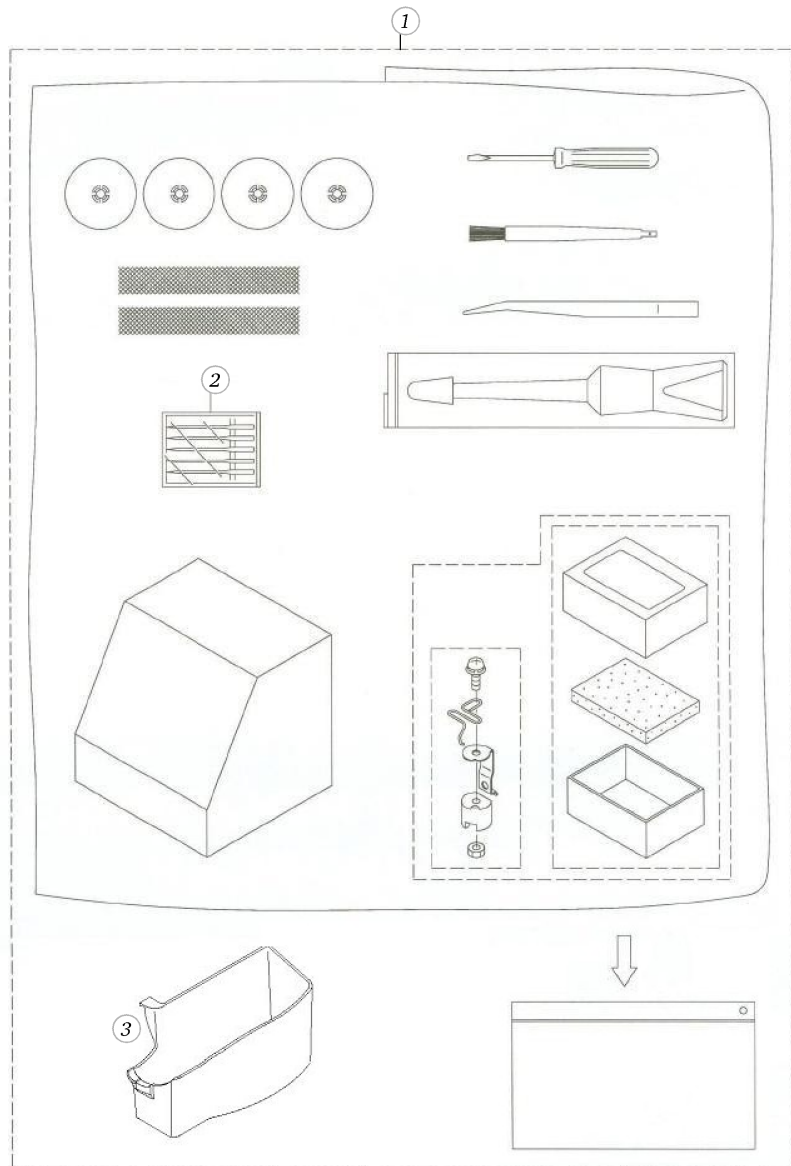

BERNINA 800 DL

Accessories 800DL

REFER TO THE 800 D PARTS LIST FOR PARTS NOT INCLUDED IN THIS LIST.

Pos	Item number	Description	Supplier Part no.
1	5020106521	ACCESSORY BAG ASM	A912080L0A0
2	5020100683	NEEDLE (ASM.)	A91147760A0
3	5020106688	WASTE COLLECTOR	A910880L000