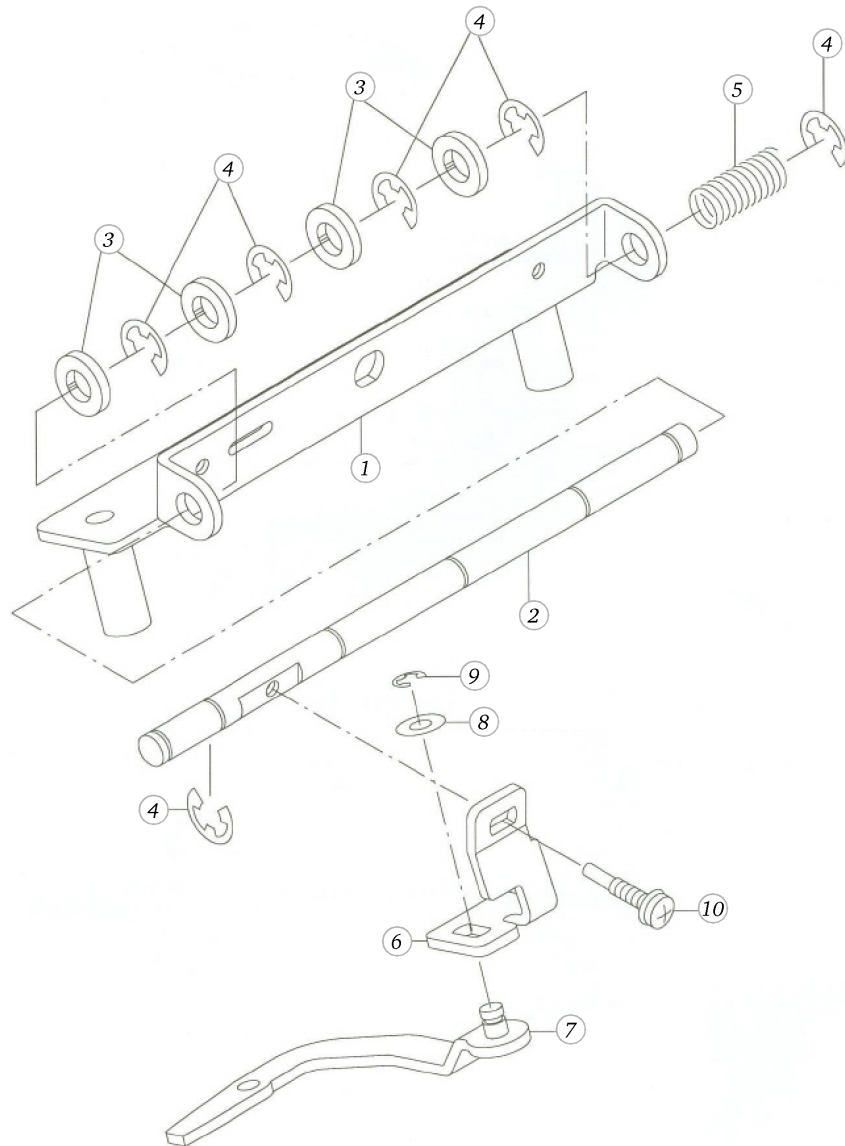

BERNINA 800 DL

Needlesystem

Pos	Item number	Description
37	5020100796	E-RING

Supplier Part no.
JRE0500000K0

BERNINA 800 DL

Thread tension

Pos	Item number	Description	Supplier Part no.
1	5020105870	REAR COVER FIXING PLATE	A11408000A0
2	5020106006	THR.TENS.RELEASE SHAFT	
3	5020105481	WASHER	
4	5020100796	E-RING	JRE0500000K0
5	5020105478	SPRING	
6	5020106008	THR.TENS.REL.ADJ.ARM	
7	5020105219	THR.TENS.REL.LINK(ASM.)	A15739DC0A0
8	5020105317	WASHER	A1636534D00
9	5020100794	E-RING	JRE0300000K0
10	5020100139	MAIN SHAFT SPROCKET SET SCREW	

BERNINA 800 DL

Feed dog unit

Pos	Item number	Description	Supplier Part no.
1	5020105034	KNOB SETTING PLATE	A1610655000
2	5020105874	STITCH LENGTH ADJ.KNOB	A1601800000
3	5020105875	DIF. FEED ADJ.KNOB	A1602800000
4	5020105035	KNOB HOLDING PLATE	
5	5020100819	SCREW	JSM4040655SN
6	5020105037	WASHER	
7	5020100795	E-RING	JRE0400000K0
8	5020105036	MAIN FEED ADJUSTING CAM	
9	5020100825	SCREW	JSM5030855SN
10	5020105040	MAIN FEED ADJUSTING LINK (ASM.)	A16196550A0
11	5020105484	FEED ADJ.SHAFT SUPP.PLATE	
12	5020105317	WASHER	A1636534D00
13	5020100829	SCREW	
14	5020100262	MAIN FEED ADJ. ARM	
15	5020100824	SCREW	JSM5030655SN
16	5020100794	E-RING	JRE0300000K0
17	A1633534D00	SPRING	
18	5020100796	E-RING	JRE0500000K0
19	A1635534D00	DIF.FEED ARM	
20	5020105317	WASHER	A1636534D00
21	5020100248	DIF.FEED ADJ. CAM ASM.	
22	5020100247	COLLAR	
23	A1620534DA0	LINK	
24	5020100299	DIF.FEED ADJ.ARM	
25	5020105485	SHAFT	
26	5020106823	FEED BASE GUIDE	
27	5020105398	DIF.FEED SHAFT HOLDER	
28	A1664534D00	DIF. FEED SHAFT (B)	
29	5020100826	SCREW	
30	5020105881	SUB FEED ADJ.ARM(A)ASM.	A16618000A0
31	5020105880	SUB FEED ADJ.ARM SHAFT	A1660800000
32	5020100295	DIF.FEED ADJ.LINK A	
33	A1657534DA0	ARM	
34	5020100298	ECCENTRIC PIN	