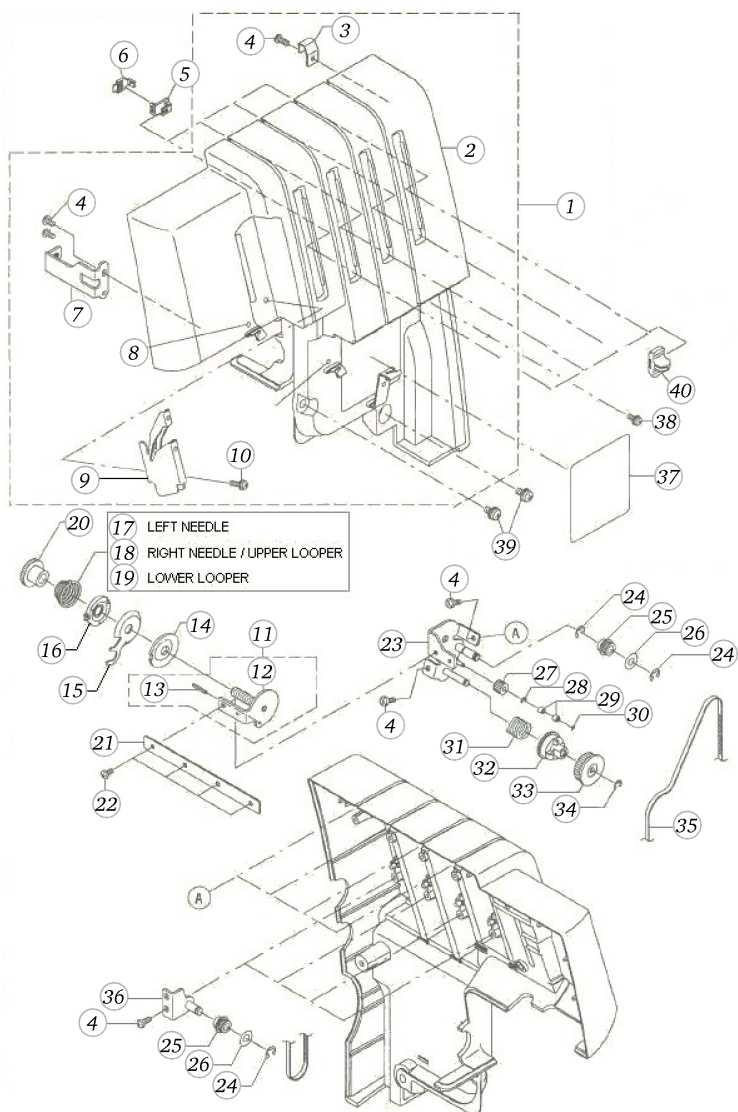

BERNINA 800 DL

Front cover

Pos	Item number	Description	Supplier Part no.
1	5020107590	FRONT COVER ASM.	A31018000A0A
2	0000000999	(no longer available)	
3	5020105885	FRONT COVER FIXING PLATE A	A3158634000
4	5020100847	SCREW	JST5030851SN
5	5020105887	THR.TENS.ADJ.KNOB BASE	A3106800000
6	5020105888	THR.TENS.BELT STOPPER	A3107800000
7	5020105495	FRONT COVER INSTALL.HOLDER	
8	5020106029	COLOUR SEAL YELLOW/GREEN	A3181324000
9	5020105884	NEEDLE THR.TAKE-UP GUIDE ASM.	A31158000A0
10	5020100804	SCREW	
11	5020106024	THR.TENS.SHAFT PLATE(MAS.ASM.)	A31488000B0
12	5020106023	THR.TENS.SHAFT PLATE(ASM.)	A31488000A0
13	5020106084	PIN	PS0200122KH
14	5020106859	THREAD TENS.DISK	A3910634000B
15	5020106021	THR.TENSION DISK	A3126800000
16	5020100547	THREAD TENS.SPRING RECEIVER	A3900634000
17	5020105660	LEFT NEEDLE TENS.SPRING	A3903634000
18	5020105765	UPPER LOOPER THR.TENS.SPRING	A3902634000
19	5020100548	SPRING 006D	A3906634000
20	5020106022	THR.TENS.ADJ.GEAR	
21	5020106036	THR.TENS.ADJ.BASE FIX.PLATE	
22	5020100824	SCREW	JSM5030655SN
23	5020106030	THR.TENS.ADJ.PLATE(ASM.)	
24	5020100795	E-RING	JRE0400000K0
25	5020106034	IDLER PULLEY	
26	5020106116	WASHER	JWP0531001SC
27	5020100496	GEAR (MIDDLE)	
28	5020106086	E-RING	
29	5020106028	1ST THR.GUIDE COLLAR	A3176776000
30	5020106085	E-RING	
31	5020106032	THR.TENS.PULLEY RETURN SPRING	
32	5020106031	THR.TENS.DRIVE GEAR	
33	5020106033	THREAD TENSION PULLEY	
34	5020100794	E-RING	JRE0300000K0