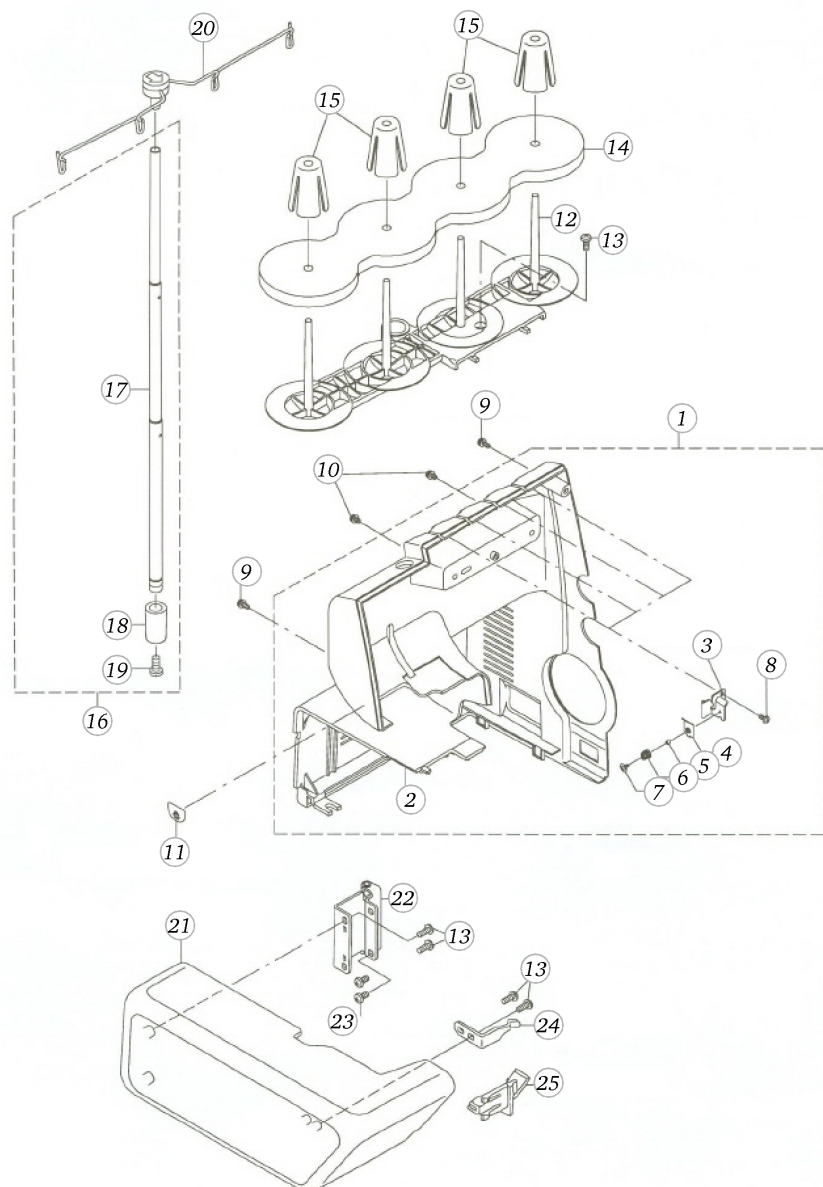

BERNINA 800 DL

Looper cover 800DL

REFER TO THE 800 DL PARTS LIST FOR PARTS NOT INCLUDED IN THIS LIST.

Pos	Item number	Description	Supplier Part no.
1	A115080LA00	LOOPER COVER	
2	5020105361	PLATE	
3	5020106495	LOOPER COVER GUIDE	A1156654000A

BERNINA 800 DL

Thread stand

Pos	Item number	Description	Supplier Part no.
1	5020107597	REAR COVER	A11068000A0B
2	5020107597	REAR COVER	A11068000A0B
3	5020106037	1ST THR.GUIDE INSTALL.PLATE	A3303800000
4	5020106027	1ST THR.GUIDE DISK	A3171800000
5	5020106028	1ST THR.GUIDE COLLAR	A3176776000
6	5020106026	1ST THR.GUIDE SPRING	A3170776000
7	5020106018	SCREW	A3107776000A
8	5020100846	SCREW	
9	5020100803	SCREW	JSL5030831SF
10	5020100802	SCREW	JSL5030631SF
11	5020105890	LAMP INSTR.STICKER(15W)	A3121800000
12	5020105989	SPOOL HOLDER DISK	A1118776000B
13	5020106115	SCREW	JST5041051SN
14	5020100054	FOAM PAD 2000	A1121776000
15	5020100875	SPOOL RETAINER 203	J50000103
16	5020105990	SUPPORTING ROAD (ASM.)	A11207760A0B
17	5020107485	SUPPORTING ROD	J40082787
18	5020105991	SUPP.ROD SETTING BASE	A1129776000B
19	5020100831	SCREW	JSM5051255SN
20	5020105435	SPOOL HOLDER THR.GUIDE(ASM.)	A11211100A0
21	5020107249	CLOTH PLATE ASM.	A1104644000B
22	5020106813	CLOTH PLATE HINGE	A11615350A0
23	5020100808	SCREW	
24	5020105669	CLOTH PLATE OPENING SPRING	A1160634000
25	5020105986	CLOTH PLATE COVER	A1104644A00A