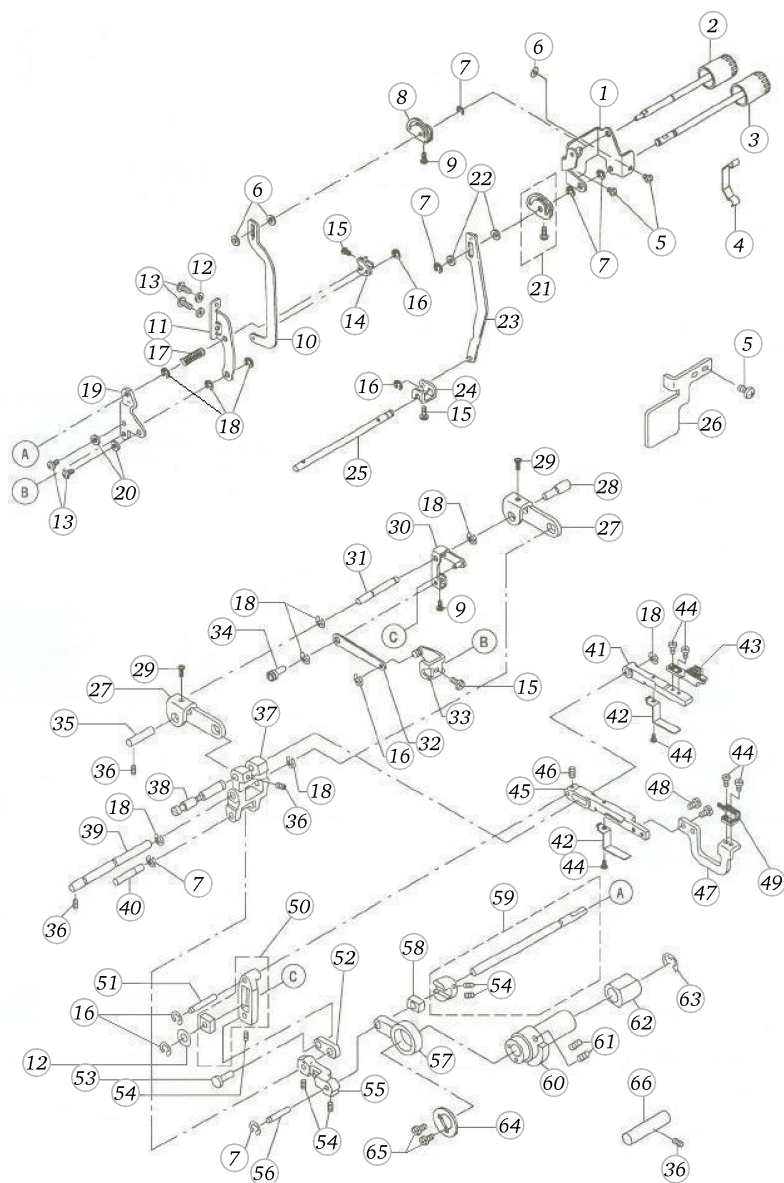

BERNINA 800 DL

Feed dog unit

Pos	Item number	Description	Supplier Part no.
1	5020105034	KNOB SETTING PLATE	A1610655000
2	5020105874	STITCH LENGTH ADJ.KNOB	A1601800000
3	5020105875	DIF. FEED ADJ.KNOB	A1602800000
4	5020105035	KNOB HOLDING PLATE	
5	5020100819	SCREW	JSM4040655SN
6	5020105037	WASHER	
7	5020100795	E-RING	JRE0400000K0
8	5020105036	MAIN FEED ADJUSTING CAM	
9	5020100825	SCREW	JSM5030855SN
10	5020105040	MAIN FEED ADJUSTING LINK (ASM.)	A16196550A0
11	5020105484	FEED ADJ.SHAFT SUPP.PLATE	
12	5020105317	WASHER	A1636534D00
13	5020100829	SCREW	
14	5020100262	MAIN FEED ADJ. ARM	
15	5020100824	SCREW	JSM5030655SN
16	5020100794	E-RING	JRE0300000K0
17	A1633534D00	SPRING	
18	5020100796	E-RING	JRE0500000K0
19	A1635534D00	DIF.FEED ARM	
20	5020105317	WASHER	A1636534D00
21	5020100248	DIF.FEED ADJ. CAM ASM.	
22	5020100247	COLLAR	
23	A1620534DA0	LINK	
24	5020100299	DIF.FEED ADJ.ARM	
25	5020105485	SHAFT	
26	5020106823	FEED BASE GUIDE	
27	5020105398	DIF.FEED SHAFT HOLDER	
28	A1664534D00	DIF. FEED SHAFT (B)	
29	5020100826	SCREW	
30	5020105881	SUB FEED ADJ.ARM(A)ASM.	A16618000A0
31	5020105880	SUB FEED ADJ.ARM SHAFT	A1660800000
32	5020100295	DIF.FEED ADJ.LINK A	
33	A1657534DA0	ARM	
34	5020100298	ECCENTRIC PIN