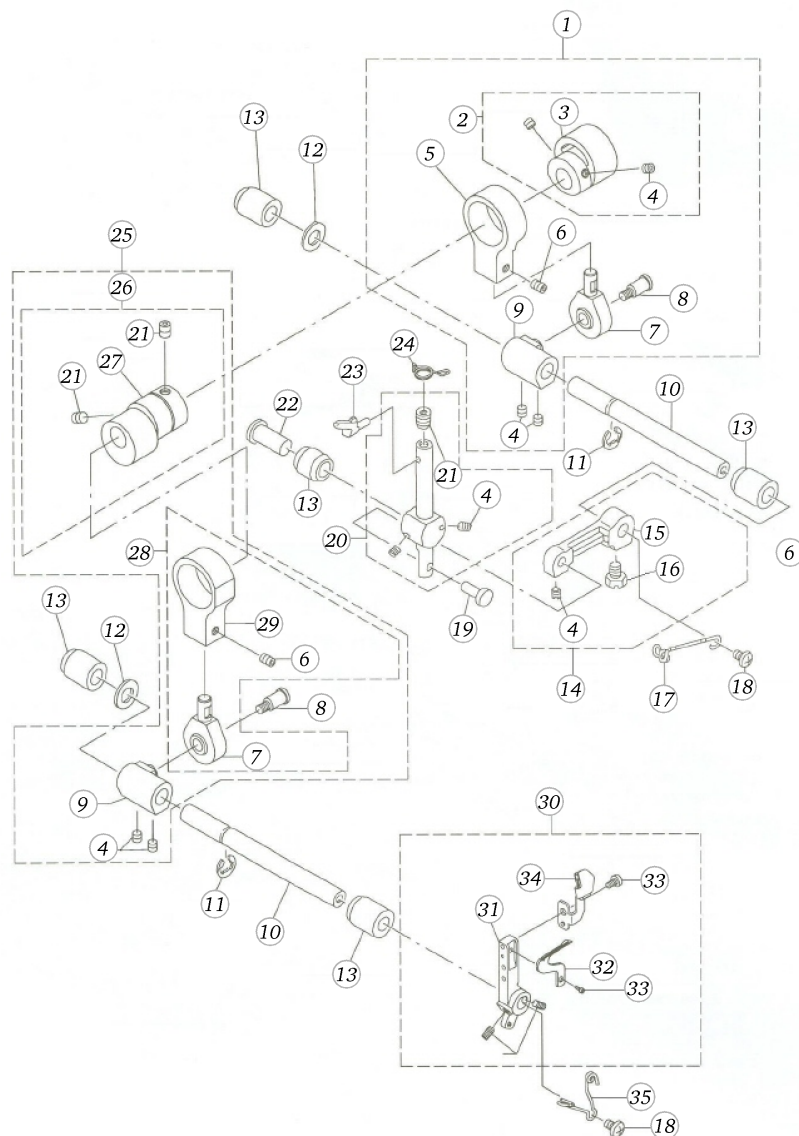

Looper driving system

Pos	Item number	Description	Supplier Part no.
1	5020107595	UPPER LOOPER CAM CPL. 006D	40061961
2	5020107715	UPPER LOOPER CAM (ASM.)	J40079509
3	5020100348	UPPER LOOPER CAM	
4	5020100835	SCREW	JSM8040402TP
5	5020105400	LOWER LOOPER CAM(ASM.)	
6	5020100837	SCREW	JSM8040602TP
7	5020105785	BALL BEARING LINK	A2503776000
8	5020105946	SCREW	A2504776000
9	5020106828	UPPER LOOPER DRIV.SHAFT	A2505776000
10	5020106832	UPPER LOOPER SHAFT	A2521534000
11	5020100797	E-RING	
12	5020100854	WASHER	
13	5020106017	BUSHING	
14	5020106666	LOWER LOOPER SUPP.ARM	A25103340A0
15	5020105855	UP.LOOPER OSC.ARM	A2510334000
16	0000000999	(no longer available)	
17	5020105713	UPP.LOOPER THR.TAKE-UP(ASM.)	A25196340A0
18	5020100819	SCREW	JSM4040655SN
19	5020100407	PIN	A2529335000
20	5020105882	UPPER LOOPER SLIDE STUD ASM.	A25308000A0
21	5020100839	SCREW	JSM8050602TP
22	5020106016	UPPER LOOPER GUIDE SHAFT	A2531534000A
23	5020100371	UPPER LOOPER 2000	A2512776000
24	5020100397	UPPER LOOP.THREAD G	A25227760A0
25	5020106228	LOWER LOOPER ROD(ASM.)	A25155340A0B
26	5020106013	LOWER LOOPER CAM(ASM.)	A25145340A0B
27	5020107406	LOWER LOOPER CAM	40079646
28	5020106315	LOOPER ARM CONNECTING(ASM.)	A25155340E0
29	5020106830	LOWER LOOPER ROD	A2515534000A
30	5020105883	LOWER LOOPER SUPP.ARM ASM.	A25178000A0
31	5020106831	LOWER LOOPER SUPPORTING ARM	A251733500S
32	999	No longer available	
33	5020100824	SCREW	JSM5030655SN
34	5020107567	NEEDLE GUARD	A2536800000A