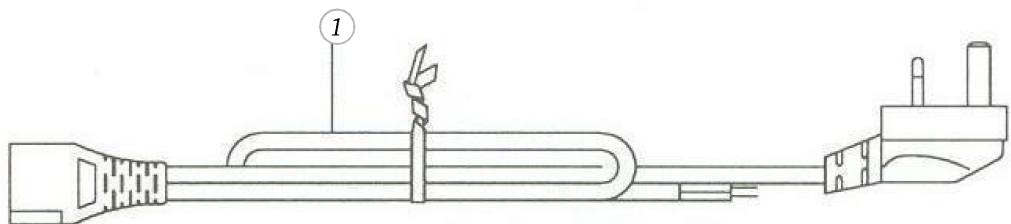

BERNINA 800 DL

Power cable (UL / CSA)

Pos	Item number	Description	Supplier Part no.
1	5020105531	CORD WITH PLUG(UL/CSA)	A65011100A0

BERNINA 800 DL

Power cable (CE / SEV)

Pos	Item number	Description	Supplier Part no.
1	5020105532	CORD WITH PLUG(CE/SEV)	A65011100AA

BERNINA 800 DL

Power cable (SAA)

Pos	Item number	Description	Supplier Part no.
1	5020106987	CORD WITH PLUG(SAA)	A65011100ABA

BERNINA 800 DL

Power cable (GB)

Pos	Item number	Description	Supplier Part no.
1	5020105534	CORD WITH PLUG GB	A65011100AC