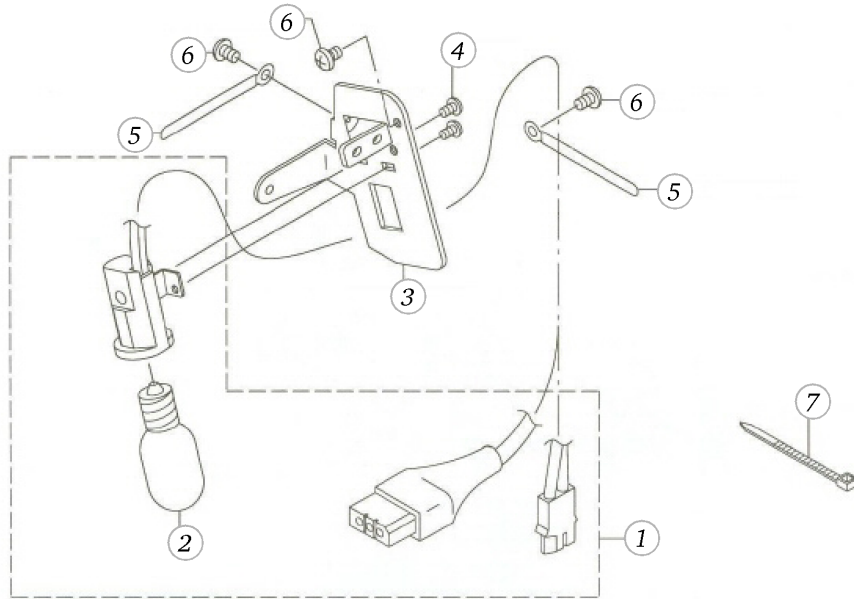

BERNINA 800 DL

Lamp holder

Pos	Item number	Description	Supplier Part no.
1	5020107706	LAMP HOLDER(ASM.)(CSA)	J40122207
2	5020106069	LAMP FOR UL	
2	5020107349	LAMP FOR UL	A6013800A00A
3	5020106067	LAMP HOLDER BASE	
4	5020106103	SCREW	
5	5020100546	CORD HOLDER	
6	5020100819	SCREW	JSM4040655SN
7	5020105750	CORD PRESSER