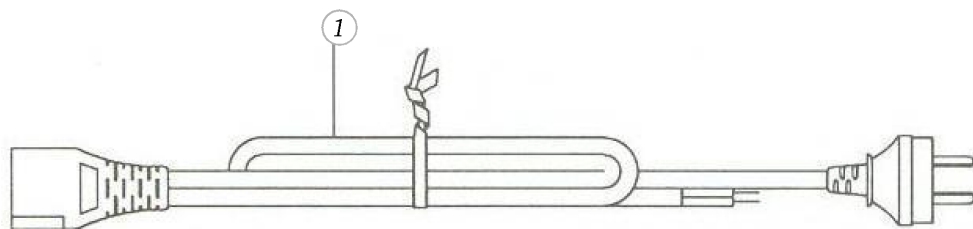

BERNINA 800 DL

Power cable (SAA)

Pos	Item number	Description	Supplier Part no.
1	5020106987	CORD WITH PLUG(SAA)	A65011100ABA