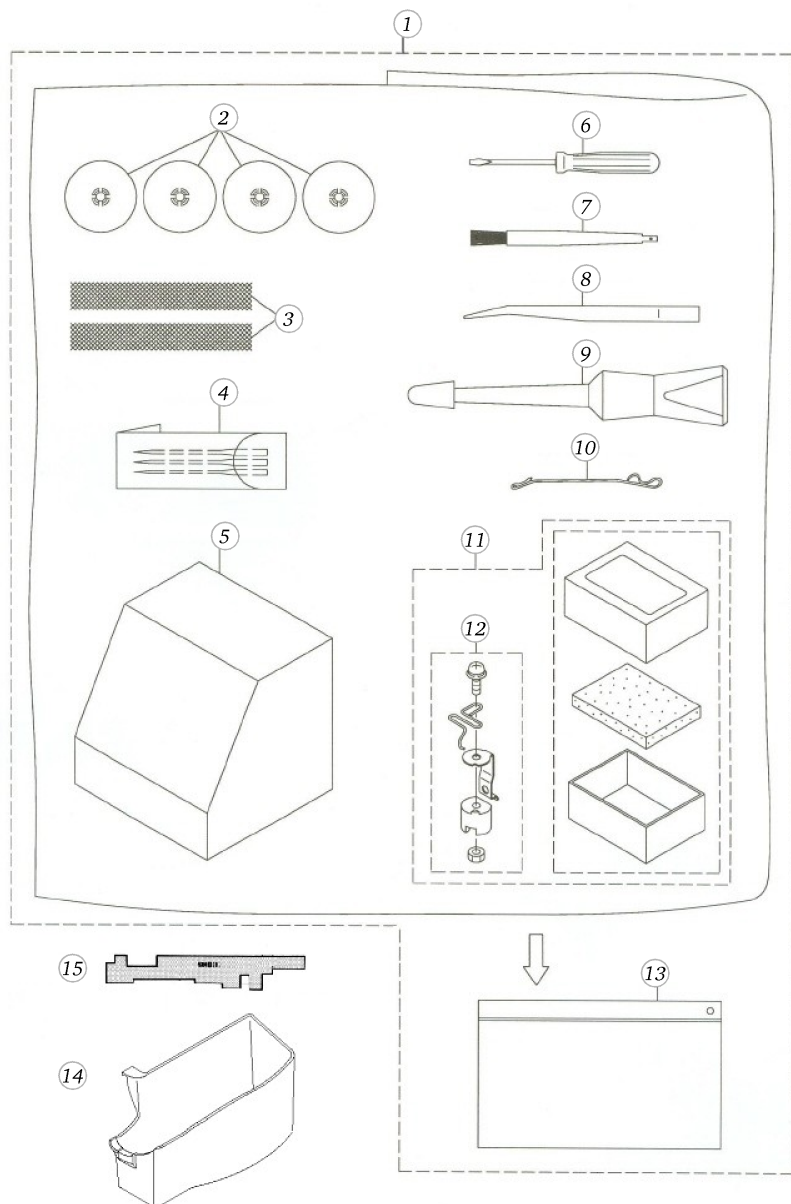

BERNINA 800 DL

Accessories

Pos	Item number	Description	Supplier Part no.
1	5020105894	ACCESSORY BAG ASM.	A91208000A0
2	5020105535	THREAD SPOOL CAP	A9106776000B
3	5020100684	NET	A9116335000
4	5020106077	NEEDLE BOX	A91355230A0
5	5020106074	VINYL COVER	A9102800000
6	5020100680	SCREW DRIVER	A9110776000
7	5020107247	CLEANING BRUSH/NEEDLE INSERTER	J40065952
8	5020100678	TWEEZERS	A9109202000
9	5020100670	OILER (ASM.)	A91041020A0
10	5020107654	LOOPER THREADER	A9110335000
11	5020105895	2/3-THR.CONVERTER MAS.ASM.	A91338000A0
12	5020100703	2/3THR.CONVERTER ASM.200DC	A91307770A0
13	5020107669	ACCESSORY BAG	22932800
14	5020106688	WASTE COLLECTOR	A910880L000
15	5020101841	TIMING GAUGE 004/800D	J50168903