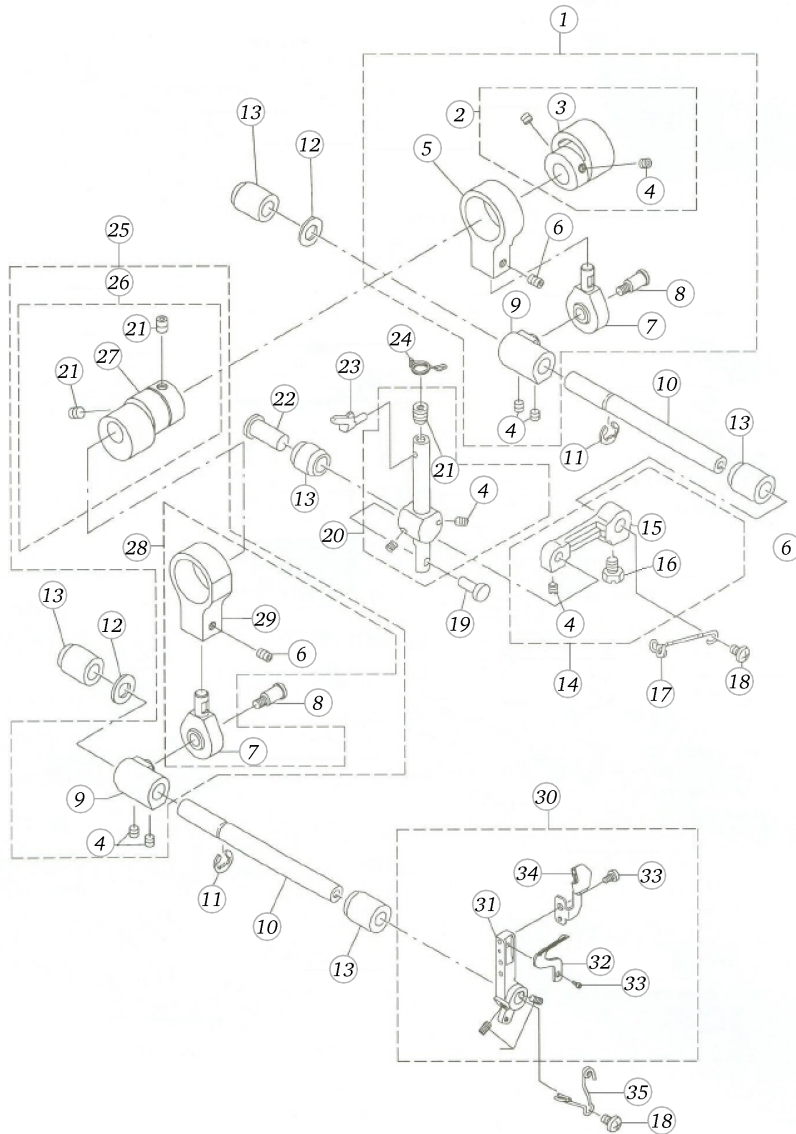

BERNINA 800 DL

Looper driving system

Pos	Item number	Description	Supplier Part no.
35	5020106014	LOWER LOOPER THR.TAKE-UP(ASM.)	A25205340A0