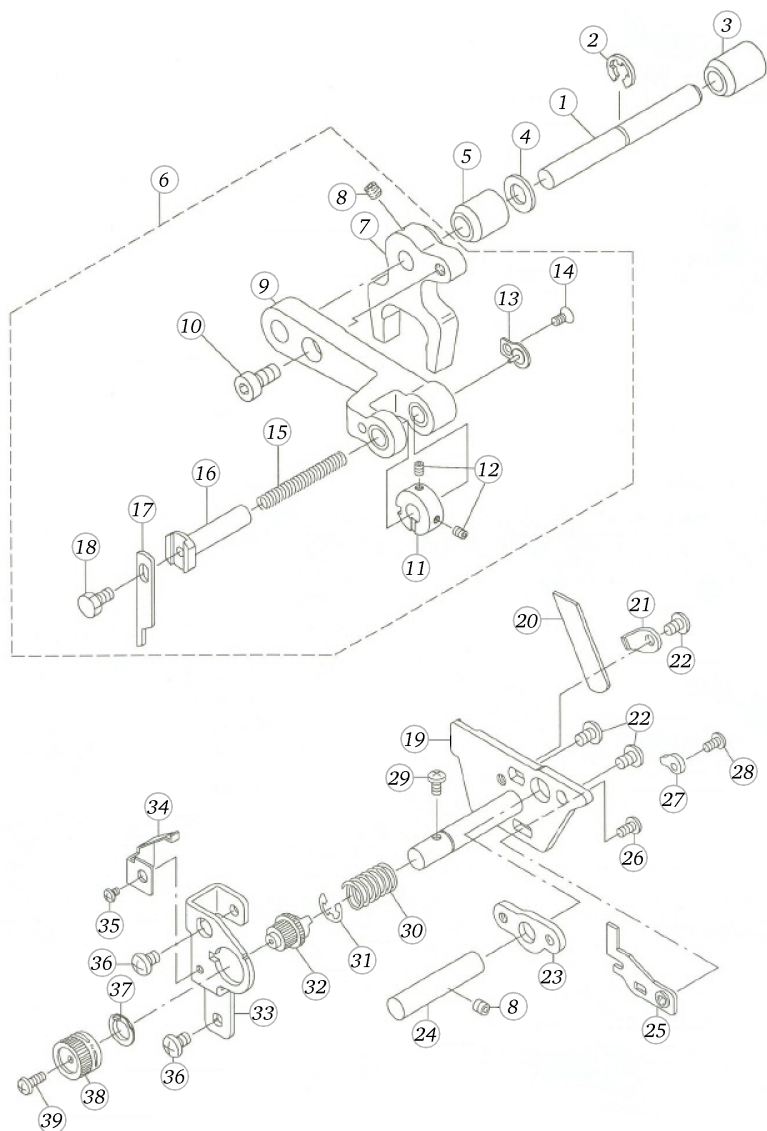

Pos	Item number	Description	Supplier Part no.
1	5020106496	UPPER LOOPER THREAD	A25195340A0
2	5020106519	LOWER LOOPER SUPP.ARM	A251780L0A0
3	5020106831	LOWER LOOPER SUPPORTING ARM	A251733500S
4	5020100837	SCREW	JSM8040602TP
5	5020102101	LOWER LOOPER	J50197503
6	5020100824	SCREW	JSM5030655SN
7	5020105487	SPRING	A253733500SA
8	5020107567	NEEDLE GUARD	A2536800000A
9	5020106834	Lower Looper Thr. Guide base	A253333500S
10	5020106498	LOWER LOOPER THR.GUIDE ASM	A25346540B0A
11	5020100849	WASHER	JWP0320501SC
12	5020100409	SCREW	A253133500S
13	5020106833	CONNECTING PIN	
14	5020100426	WASHER	
15	5020106086	E-RING	
16	5020105077	Lower Looper Thread Take-Up	A25206540A0