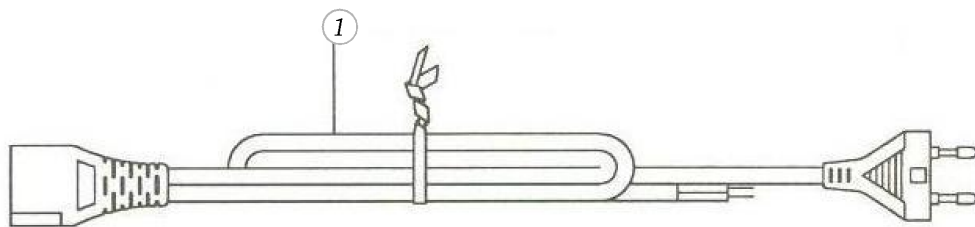

BERNINA 800 DL

Power cable (UL / CSA)

Pos	Item number	Description	Supplier Part no.
1	5020105531	CORD WITH PLUG(UL/CSA)	A65011100A0

BERNINA 800 DL

Power cable (CE / SEV)

Pos	Item number	Description	Supplier Part no.
1	5020105532	CORD WITH PLUG(CE/SEV)	A65011100AA

BERNINA 800 DL

Power cable (SAA)

Pos	Item number	Description	Supplier Part no.
1	5020106987	CORD WITH PLUG(SAA)	A65011100ABA

BERNINA 800 DL

Power cable (GB)

Pos	Item number	Description	Supplier Part no.
1	5020105534	CORD WITH PLUG GB	A65011100AC