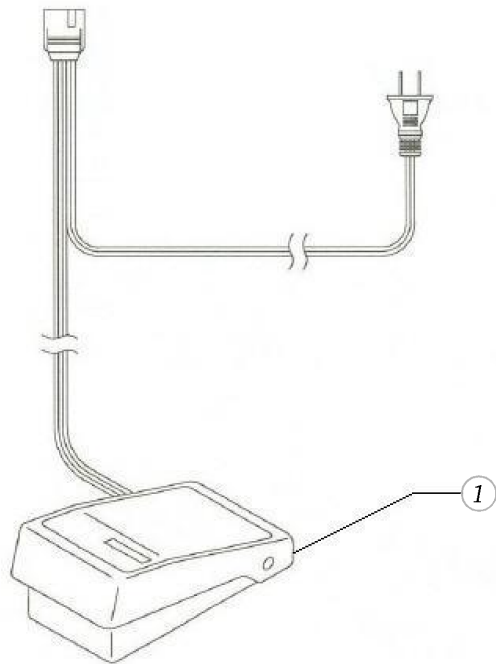

BERNINA 800 DL

Foot controller (UL / CSA)

Pos	Item number	Description
1	5020109175	Foot controller UL/CSA

Supplier Part no.
40166219