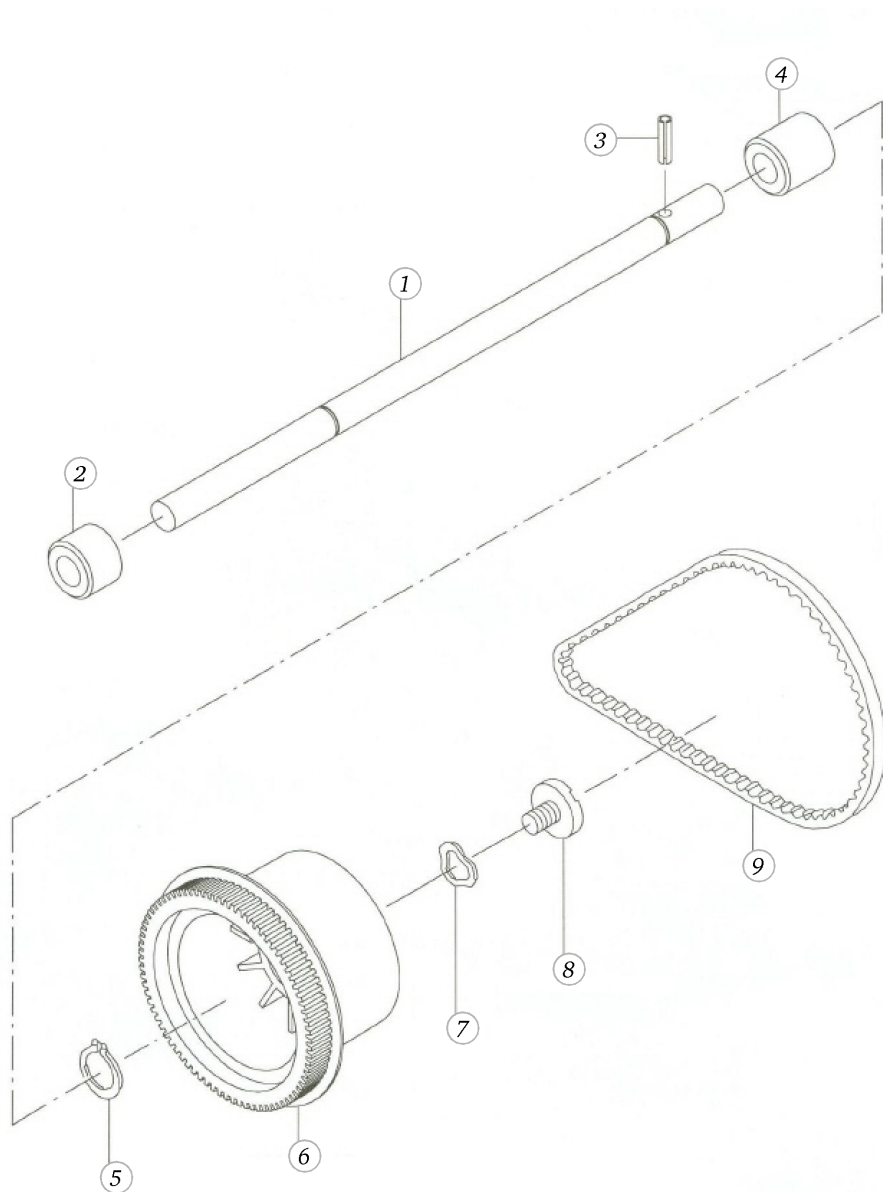

BERNINA 800 DL

Thread stand

Pos	Item number	Description	Supplier Part no.
1	5020107597	REAR COVER	A11068000A0B
2	5020107597	REAR COVER	A11068000A0B
3	5020106037	1ST THR.GUIDE INSTALL.PLATE	A3303800000
4	5020106027	1ST THR.GUIDE DISK	A3171800000
5	5020106028	1ST THR.GUIDE COLLAR	A3176776000
6	5020106026	1ST THR.GUIDE SPRING	A3170776000
7	5020106018	SCREW	A3107776000A
8	5020100846	SCREW	
9	5020100803	SCREW	JSL5030831SF
10	5020100802	SCREW	JSL5030631SF
11	5020105890	LAMP INSTR.STICKER(15W)	A3121800000
12	5020105989	SPOOL HOLDER DISK	A1118776000B
13	5020106115	SCREW	JST5041051SN
14	5020100054	FOAM PAD 2000	A1121776000
15	5020100875	SPOOL RETAINER 203	J50000103
16	5020105990	SUPPORTING ROAD (ASM.)	A11207760A0B
17	5020107485	SUPPORTING ROD	J40082787
18	5020105991	SUPP.ROD SETTING BASE	A1129776000B
19	5020100831	SCREW	JSM5051255SN
20	5020105435	SPOOL HOLDER THR.GUIDE(ASM.)	A11211100A0
21	5020107249	CLOTH PLATE ASM.	A1104644000B
22	5020106813	CLOTH PLATE HINGE	A11615350A0
23	5020100808	SCREW	
24	5020105669	CLOTH PLATE OPENING SPRING	A1160634000
25	5020105986	CLOTH PLATE COVER	A1104644A00A

BERNINA 800 DL

Front cover 800DL

REFER TO THE 800 D PARTS LIST FOR PARTS NOT INCLUDED IN THIS LIST.

Pos	Item number	Description	Supplier Part no.
1	5020106520	THREADING CHART	A119080L000
2	A3910634000	THREAD TENS. DISK	

BERNINA 800 DL

Main shaft with hand wheel

Pos	Item number	Description	Supplier Part no.
1	5020107648	MAIN SHAFT	J40071772
2	5020106816	MAIN SHAFT BUSHING GEAR	
3	5020100900	COILED PIN	
4	5020106815	MAIN SHAFT BUSHING GEAR	
5	5020100137	C-RING	A1206102000
6	5020107250	HAND WHEEL	A1202113000
7	5020105996	WASHER	A1206535000
8	5020100142	SCREW	A1230500000A
9	5020100136	TIMING BELT	A1205634000