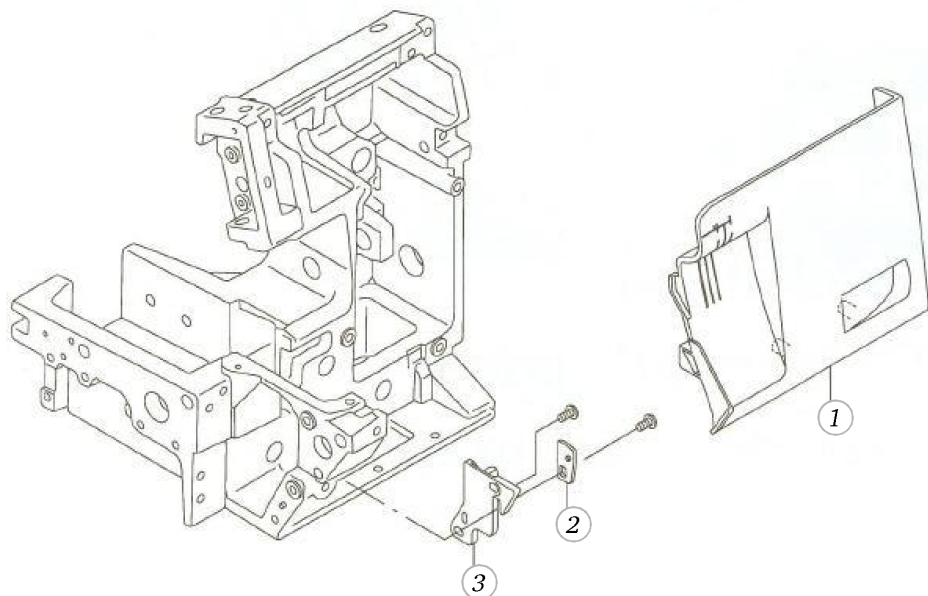

Spare Parts

BERNINA 800 DL

BERNINA 800 DL

Base plate

Pos	Item number	Description	Supplier Part no.
1	5020105988	THROAT PLATE (MAS.ASM.)	A11151100B0A
2	5020105431	THROAT PLATE (ASM.)	A11151100A0
3	5020105992	THROAT PLATE THR.SLIP(ASM.)	A1136314DA0A
4	5020100068	LATCH PRESSER SPRING	A1131203000
5	5020100069	THREAD SLIP GUIDE	A1132334000
6	5020106194	SCREW	JSM4020351SC
7	5020106810	SCREW	A1138335000
8	5020105871	FRONT COVER FIXING PLATE	A1145800000
9	5020100828	SCREW	JSM5040855SN
10	5020105870	REAR COVER FIXING PLATE	A11408000A0
11	5020100839	SCREW	JSM8050602TP
12	5020105993	LOOPER COVER GUIDE	A1156644000
13	5020106602	SCREW	SM4040855SN
14	5020106814	CLOTH PLATE PRESSER PLATE	A1164535000
15	0000000999	(no longer available)	
15	5020106809	UP COVER	A1135535000
16	5020100763	CAUTION LABEL(UL,CSA)	A9196524000
17	0000000999	(no longer available)	
18	5020105869	LOOPER COVER HINGE ASM.	A11538000A0
19	5020106115	SCREW	JST5041051SN
20	5020107690	BASE PLATE ASM.	A11021130A0
21	5020100831	SCREW	JSM5051255SN

BERNINA 800 DL

Looper cover 800DL

REFER TO THE 800 DL PARTS LIST FOR PARTS NOT INCLUDED IN THIS LIST.

Pos	Item number	Description	Supplier Part no.
1	A115080LA00	LOOPER COVER	
2	5020105361	PLATE	
3	5020106495	LOOPER COVER GUIDE	A1156654000A