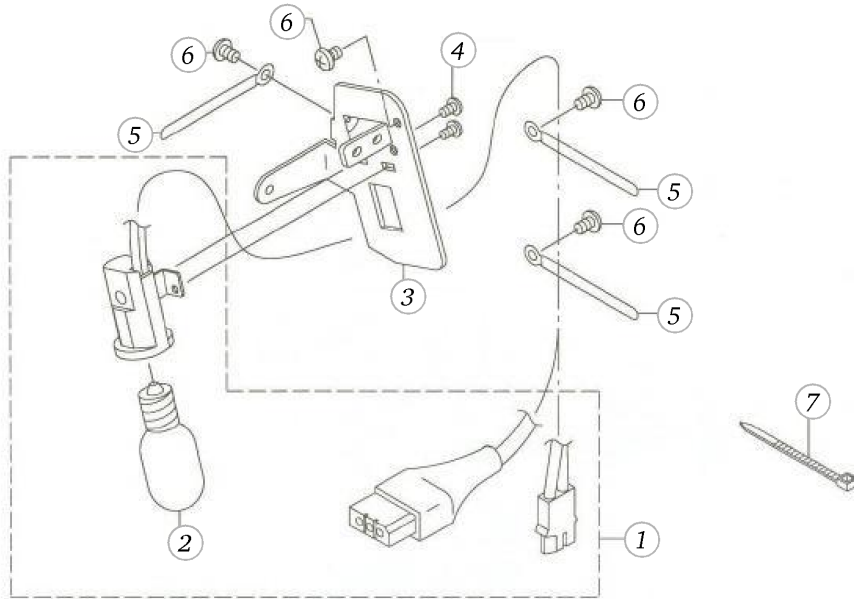

BERNINA 800 DL

Lamp holder

Pos	Item number	Description	Supplier Part no.
1	0000000999	(no longer available)	
2	5020107351	LAMP FOR VDE EUR/AUS	A6013800B00A
3	5020106067	LAMP HOLDER BASE	
4	5020106103	SCREW	
5	5020100546	CORD HOLDER	
6	5020100819	SCREW	JSM4040655SN
7	5020105750	CORD PRESSER