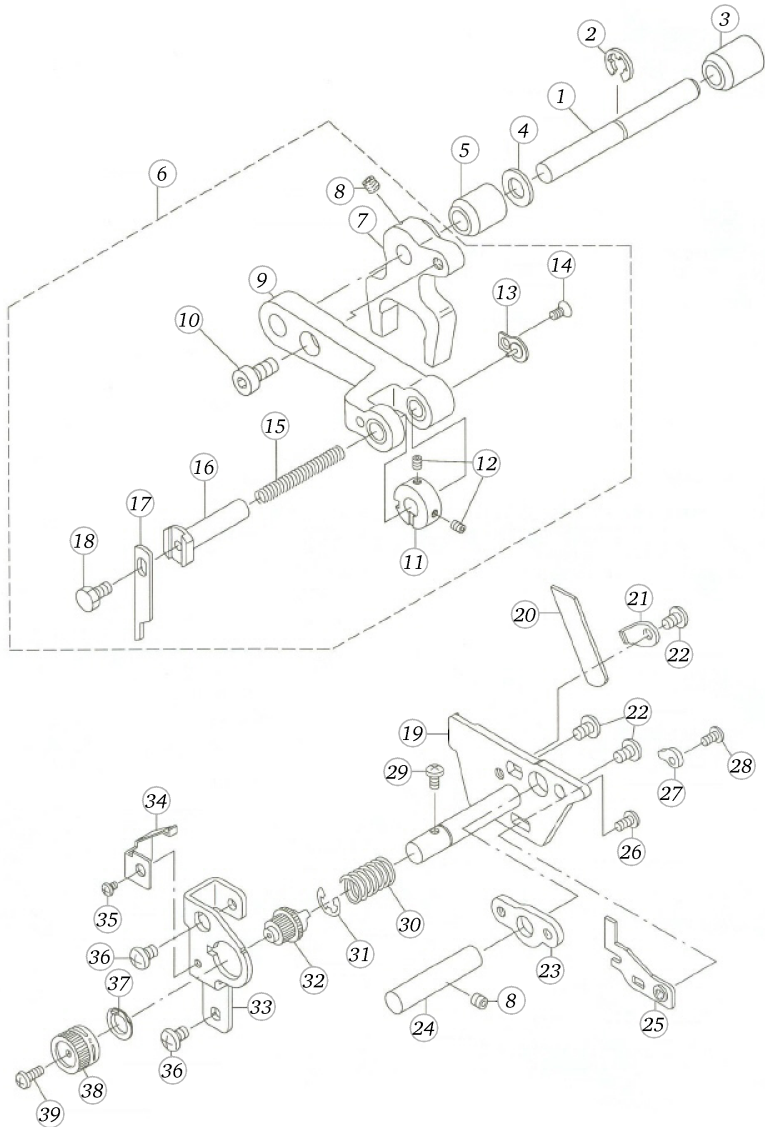

BERNINA 800 DL

Thread cutting

Pos	Item number	Description	Supplier Part no.
35	5020100816	SCREW	
36	5020100819	SCREW	JSM4040655SN
37	5020105095	LOWER KNIFE ADJ. BASE BUSH	A4132535000
38	5020106056	LOWER KNIFE ADJ.KNOB	
39	5020100847	SCREW	JST5030851SN