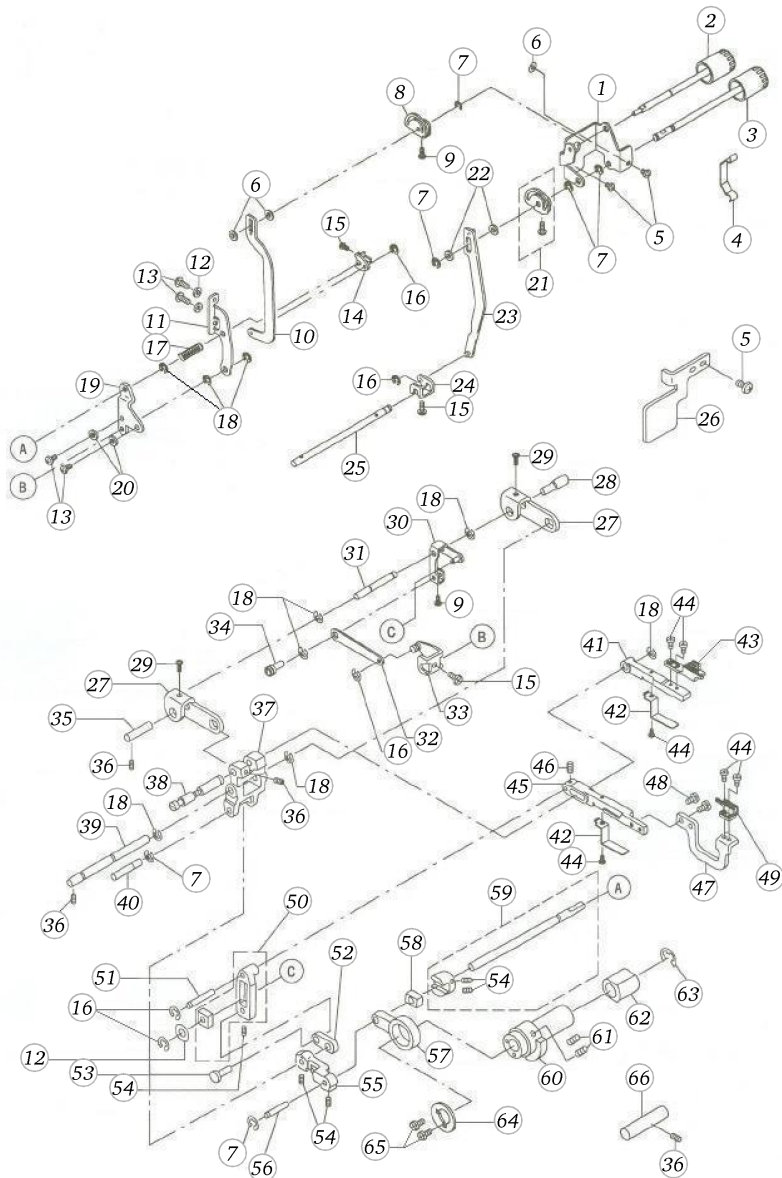

BERNINA 800 DL

Feed dog unit

Pos	Item number	Description	Supplier Part no.
35	A1663534D00	PIN	
36	5020100835	SCREW	JSM8040402TP
37	5020109173	ARM	A1645534D00
38	A1646534D00	FREE	
39	A1647534D00	SHAFT	
40	A1641534D00	SHAFT	
41	5020105876	FEED BASE	A1625800000
42	5020105877	FEED BASE SPRING	A1616030Z00
43	5020102212	MAIN FEED DOG	J50210903
44	5020100817	SCREW	JSM4030655SP
45	5020105878	SUB FEED BASE	A1639800000
46	5020100832	SCREW	SM8030302TP
47	A1648535000	DIF. FEED DOG SETTING BASE	
48	5020100842	SCREW	
49	5020106010	DIF. FEED DOG	A1648800000
50	5020107418	DIF.FEED LINK ASM.	
51	5020100311	SHAFT	
52	5020100291	DIF.FEED LINK	A1650534D00
53	5020100407	PIN	A2529335000
54	5020100833	SCREW	JSM8030402TP
55	A1640534D00	CONNECTING-ROD	
56	A1639534D00	SHAFT	
57	5020100249	MAIN FEED ROD	
58	5020100276	MAIN FEED SLIDING BLOCK	A1638776000
59	5020105397	FEED REGULATOR (ASM.)	
60	5020105038	HORIZONTAL/VERTICAL FEED	A1617534D00A
61	5020100837	SCREW	JSM8040602TP
62	5020101940	VERTICAL FEED ADS	J50179003
63	5020106090	E-RING	JRE0900000KR
64	A1618534D00	CAM WASHER	
65	5020105039	SCREW	
66	5020106822	FEED BASE GUIDE ROD