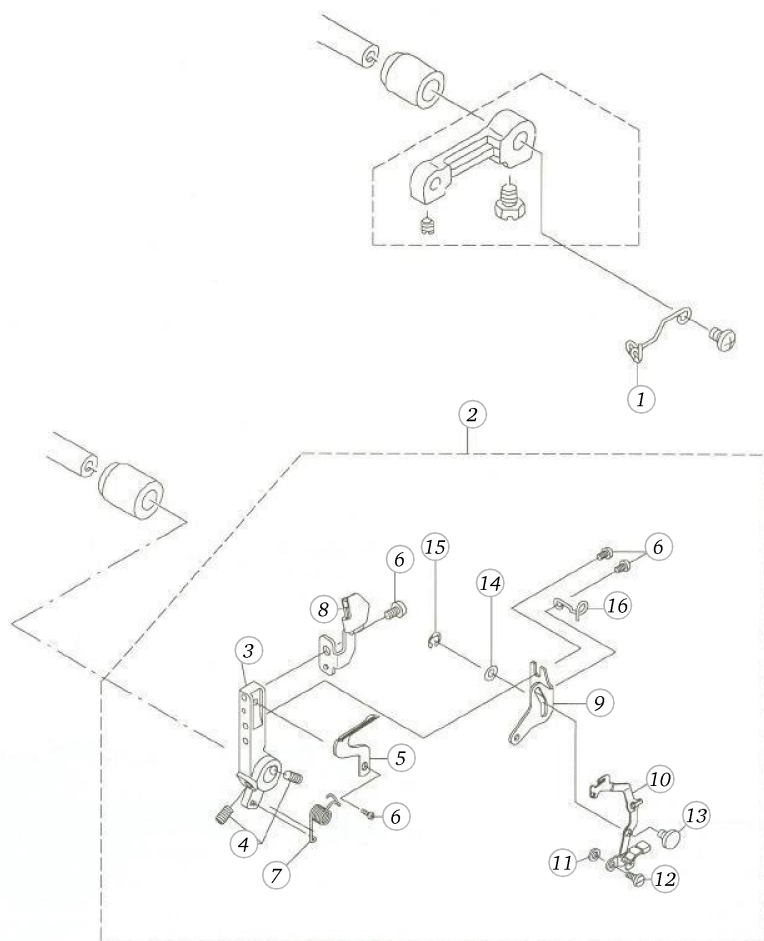

BERNINA 800 DL

Looper driving system

Pos	Item number	Description	Supplier Part no.
35	5020106014	LOWER LOOPER THR.TAKE-UP(ASM.)	A25205340A0

BERNINA 800 DL

Lower looper supp. 800DL

REFER TO THE 800 DL PARTS LIST FOR PARTS NOT INCLUDED IN THIS LIST.

Pos	Item number	Description	Supplier Part no.
1	5020106496	UPPER LOOPER THREAD	A25195340A0
2	5020106519	LOWER LOOPER SUPP.ARM	A251780L0A0
3	5020106831	LOWER LOOPER SUPPORTING ARM	A251733500S
4	5020100837	SCREW	JSM8040602TP
5	5020102101	LOWER LOOPER	J50197503
6	5020100824	SCREW	JSM5030655SN
7	5020105487	SPRING	A253733500SA
8	5020107567	NEEDLE GUARD	A2536800000A
9	5020106834	Lower Looper Thr. Guide base	A253333500S
10	5020106498	LOWER LOOPER THR.GUIDE ASM	A25346540B0A
11	5020100849	WASHER	JWP0320501SC
12	5020100409	SCREW	A253133500S
13	5020106833	CONNECTING PIN	
14	5020100426	WASHER	
15	5020106086	E-RING	
16	5020105077	Lower Looper Thread Take-Up	A25206540A0