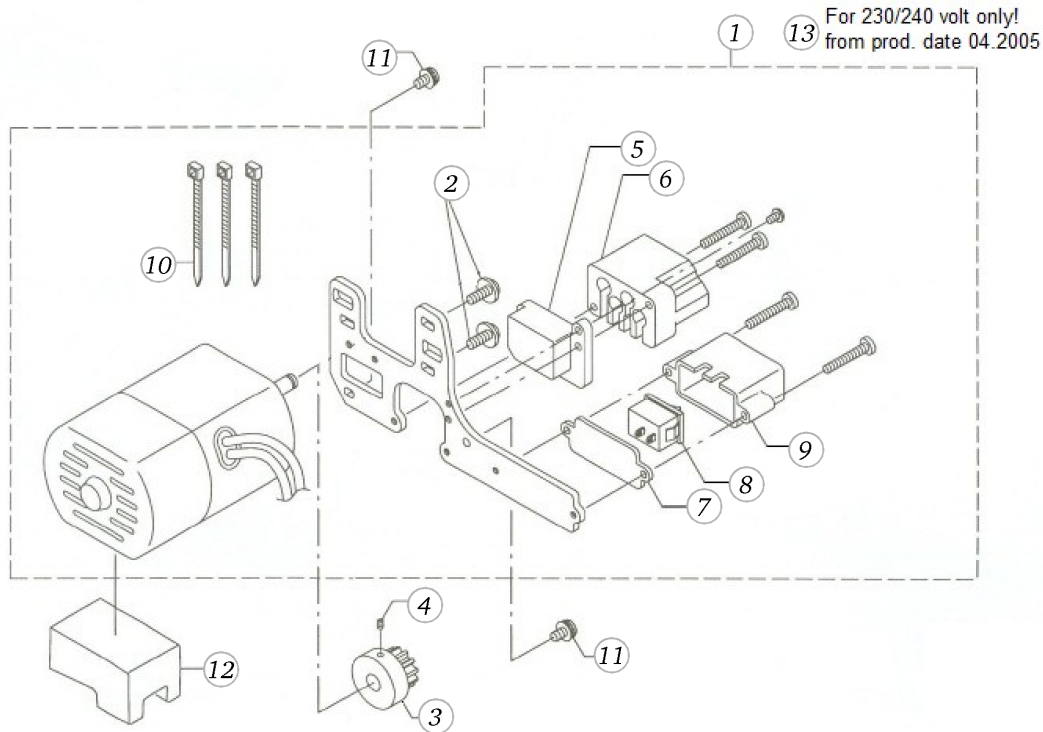

BERNINA 800 DL

Main motor

Pos	Item number	Description	Supplier Part no.
1	5020107189	MOTOR ASM.SAA	
2	5020105731	SCREW	
3	5020100604	MOTOR PULLEY 230/240V 007	A601063400A
4	5020100837	SCREW	JSM8040602TP
5	5020105520	CONDENSER COVER	
6	5020107125	TERMINAL BOX	A6001102G00
7	5020100614	SWITCH COVER B	
8	0000000999	(no longer available)	
9	5020100613	SWITCH COVER A	A6015524000
10	5020100549	BAND	
11	5020100808	SCREW	
12	A6003535000	MOTOR PROTECTOR	
13	5020107191	MOTOR ASM.SAA	A63018000ABB