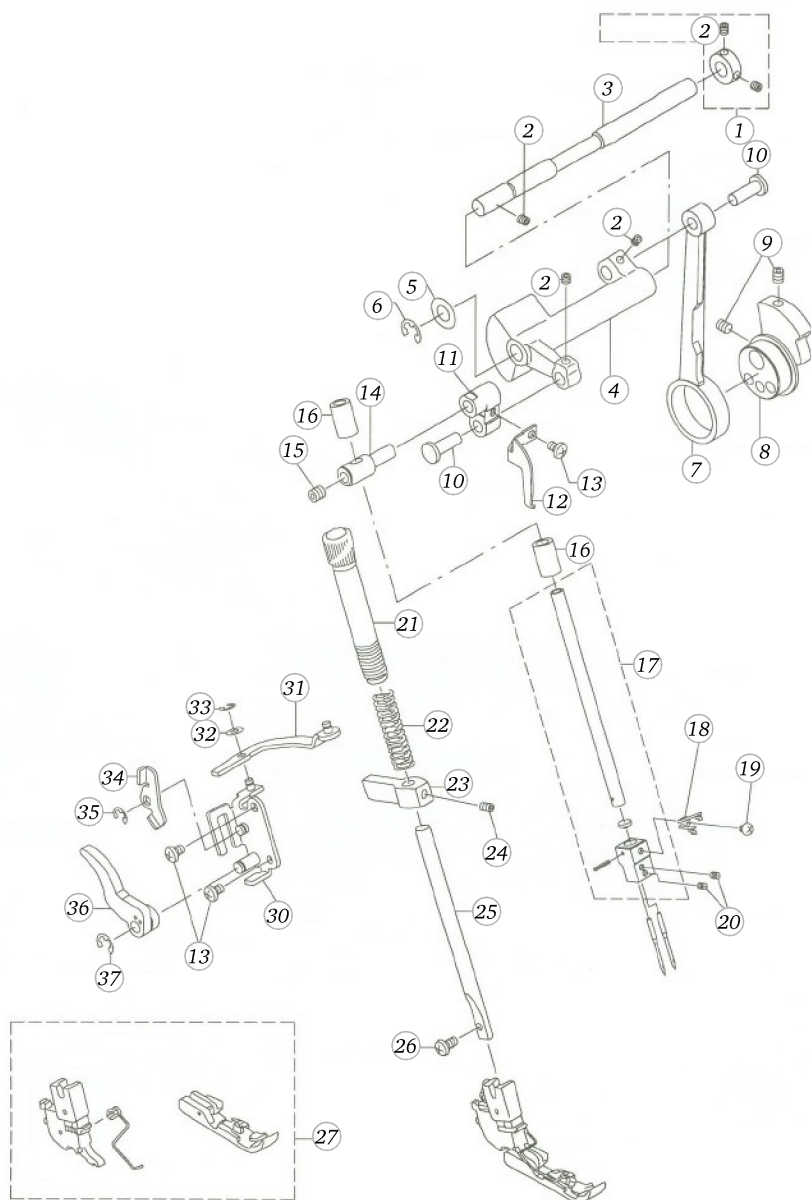

Needlesystem

Pos	Item number	Description	Supplier Part no.
1	5020100167	THRUST COLLAR ASM.	
2	5020100835	SCREW	JSM8040402TP
3	5020106818	MAIN SHAFT BUSHING SHAFT	
4	5020105998	NEEDLE BAR CRANK	A1402535000
5	5020100854	WASHER	
6	5020100797	E-RING	
7	5020100150	NEEDLE BAR CRANK ROD	A1403335000A
8	5020106817	Needle bar driving cam	A1401535000A
9	5020100839	SCREW	JSM8050602TP
10	5020100148	CONNECTING PIN	A1403102000
11	5020106821	NEEDLE BAR LINK	A1412535000
12	5020105999	NEEDLE THR.TAKE-UP	A1412534000
13	5020100819	SCREW	JSM4040655SN
14	5020106820	Needle bar bracket	A1411335000
15	5020100840	SCREW	
16	5020106819	NEEDLE BAR BUSHING	A1407102000
17	5020101916	NEEDLE BAR CPL.	J50176604
18	5020101904	NEEDLE BAR GUIDE	J50175403
19	5020100815	SCREW	JSM4030455SN
20	5020105412	NEEDLE SET SCREW	A1416777000
21	5020106003	PRESSER REGULATOR	A1503634000
22	5020106000	PRESSER SPRING	A1501535000
23	5020106002	PRESSER BAR CONNECTION	A1502535000
24	5020100838	SCREW	JSM8050402TP
25	5020100205	PRESSER BAR	A1507535000
26	5020100828	SCREW	JSM5040855SN
27	5020107205	PRESSER FOOT MAS.ASM.	A15018000C0A
30	5020105214	LIFTING LEVER SET PLATE(ASM.)	A15049DC0A0
31	5020105219	THR.TENS.REL.LINK(ASM.)	A15739DC0A0
32	5020105317	WASHER	A1636534D00
33	5020100794	E-RING	JRE0300000K0
34	5020105218	THR.TENS.RELEASE DRIVING ARM	A15729DC000
35	5020100795	E-RING	JRE0400000K0
36	5020107031	LIFTING LEVER	A15069DC000A