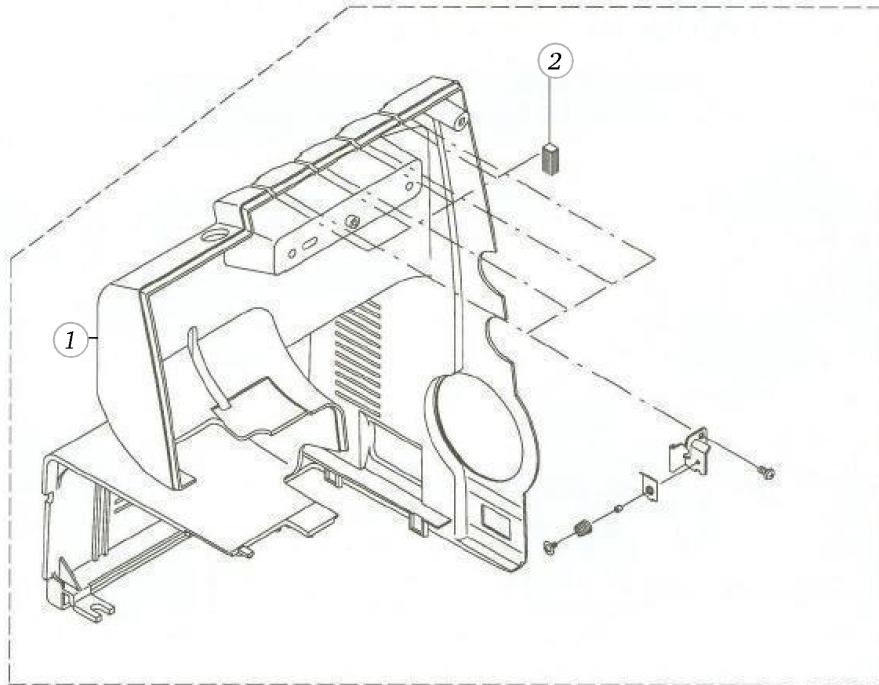

BERNINA 800 DL

Rear cover 800DL

REFER TO THE 800 D PARTS LIST FOR PARTS NOT INCLUDED IN THIS LIST.

Pos	Item number	Description	Supplier Part no.
1	5020107597	REAR COVER	A11068000A0B
2	5020106406	THREAD TENSION PILE	A3185113000C
2	5020109182	Bürste	A318598000C